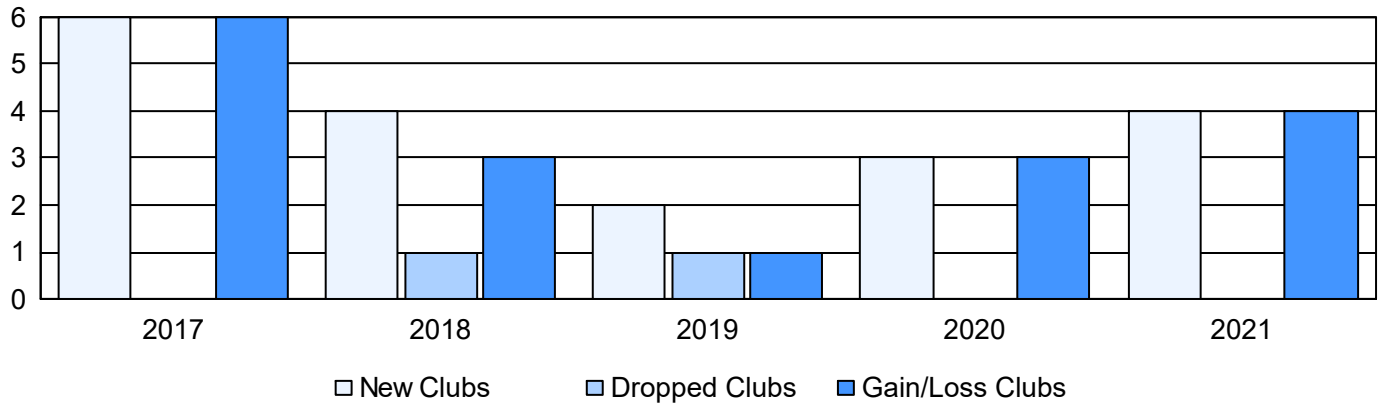

Year	New Clubs	Dropped Clubs	Gain/ Loss Clubs	New Members	Charter Members	Reinstate Members	Transfer Members	Total Member Added	Total Members Dropped	Gain/ Loss Members
2016-2017	6	0	6	178	142	0	15	335	203	132
2017-2018	4	1	3	197	99	0	3	299	161	138
2018-2019	2	1	1	147	49	0	5	201	163	38
2019-2020	3	0	3	96	83	0	0	179	62	117
2020-2021	4	0	4	132	110	1	1	244	94	150
<b>Average</b>	<b>4</b>	<b>0</b>	<b>3</b>	<b>150</b>	<b>97</b>	<b>0</b>	<b>5</b>	<b>252</b>	<b>137</b>	<b>115</b>

### Clubs