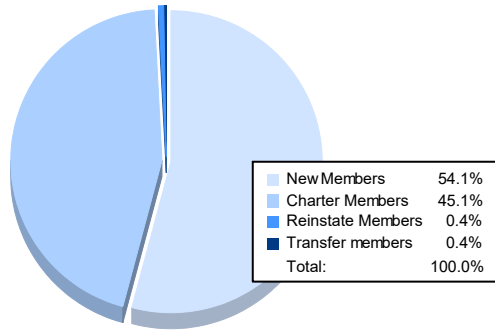

Membership Composition June 2021 Cumulative