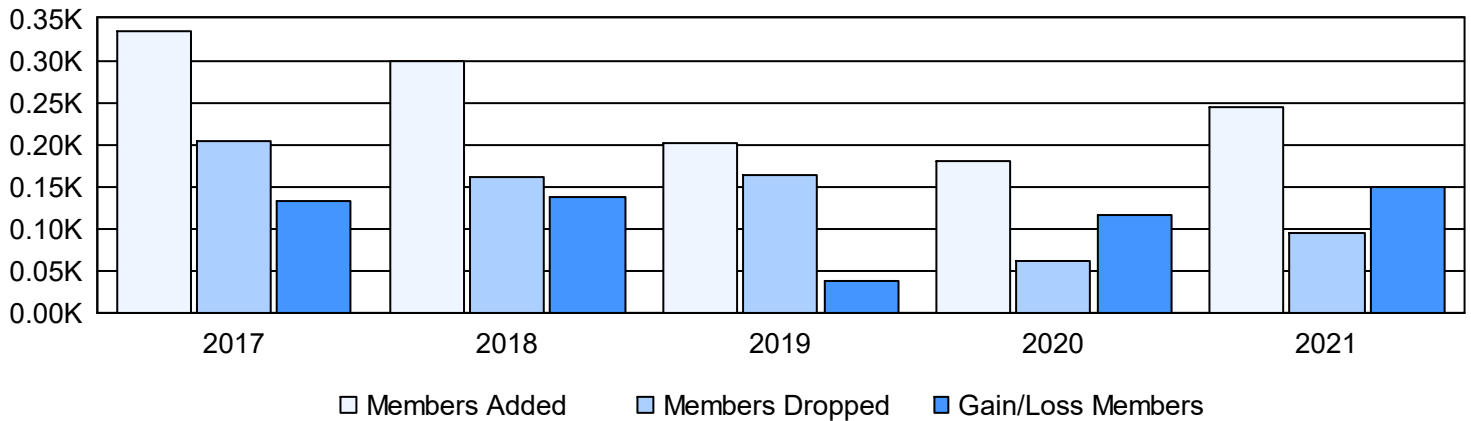

Year	New Clubs	Dropped Clubs	Gain/ Loss Clubs	New Members	Charter Members	Reinstate Members	Transfer Members	Total Member Added	Total Members Dropped	Gain/ Loss Members
2016-2017	6	0	6	178	142	0	15	335	203	132
2017-2018	4	1	3	197	99	0	3	299	161	138
2018-2019	2	1	1	147	49	0	5	201	163	38
2019-2020	3	0	3	96	83	0	0	179	62	117
2020-2021	4	0	4	132	110	1	1	244	94	150
Average	4	0	3	150	97	0	5	252	137	115

Clubs

Members